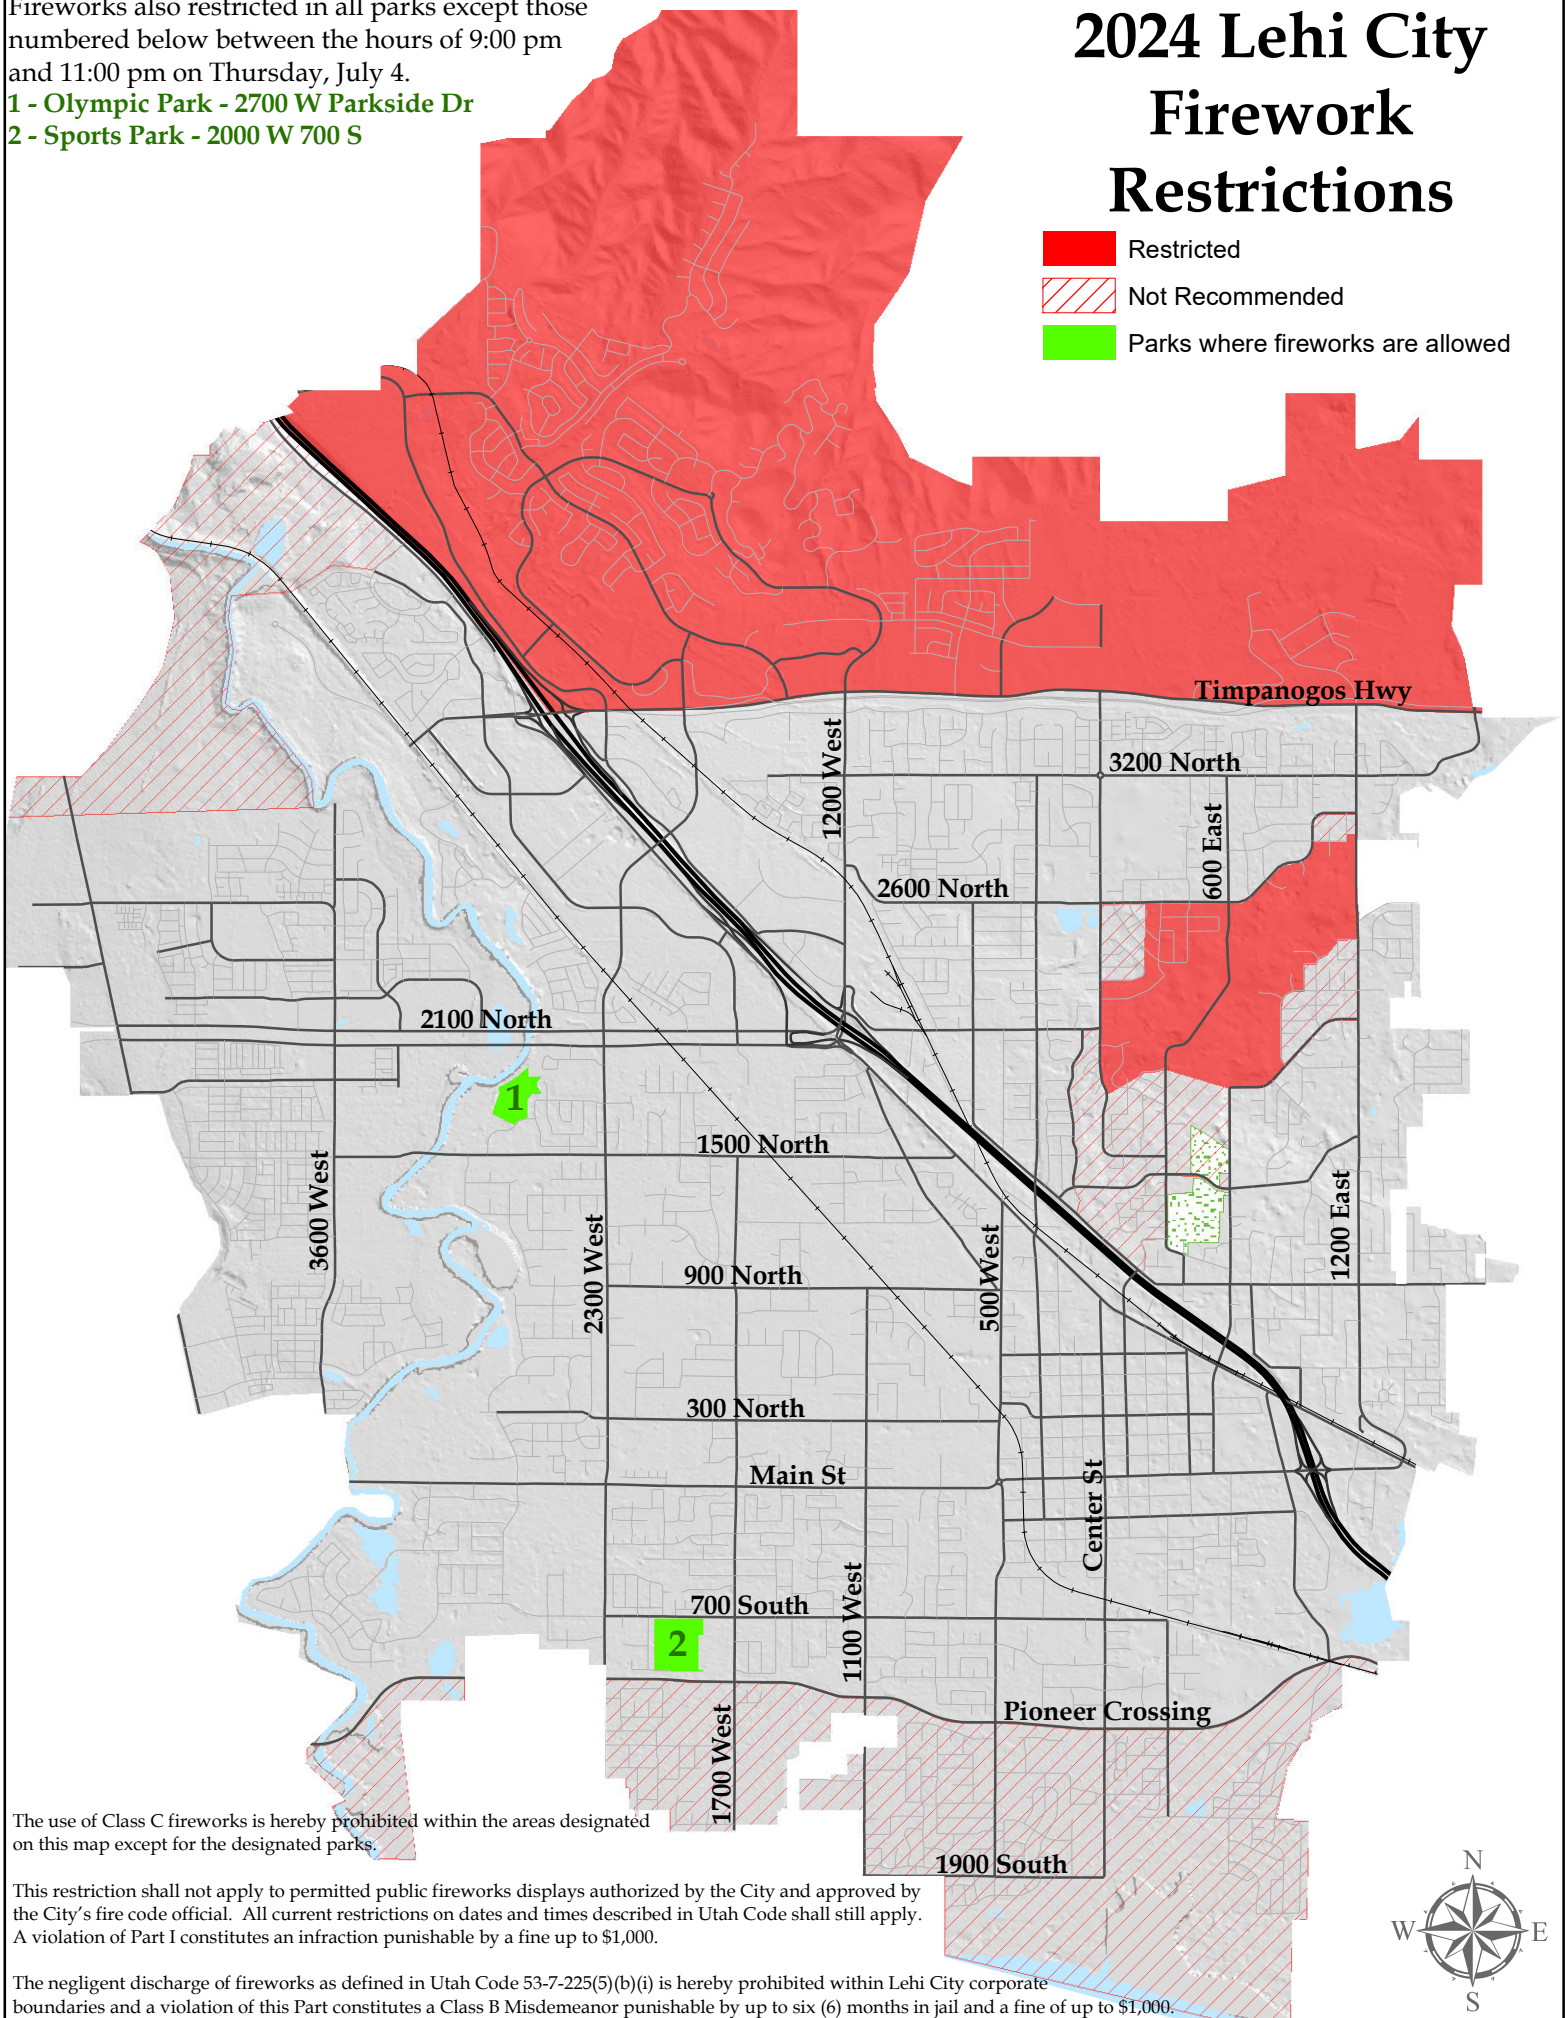

Fireworks also restricted in all parks except those numbered below between the hours of 9:00 pm and 11:00 pm on Thursday, July 4.

1 - Olympic Park - 2700 W Parkside Dr

2 - Sports Park - 2000 W 700 S

2024 Lehi City Firework Restrictions

-  Restricted
-  Not Recommended
-  Parks where fireworks are allowed

The use of Class C fireworks is hereby prohibited within the areas designated on this map except for the designated parks.

This restriction shall not apply to permitted public fireworks displays authorized by the City and approved by the City's fire code official. All current restrictions on dates and times described in Utah Code shall still apply. A violation of Part I constitutes an infraction punishable by a fine up to \$1,000.