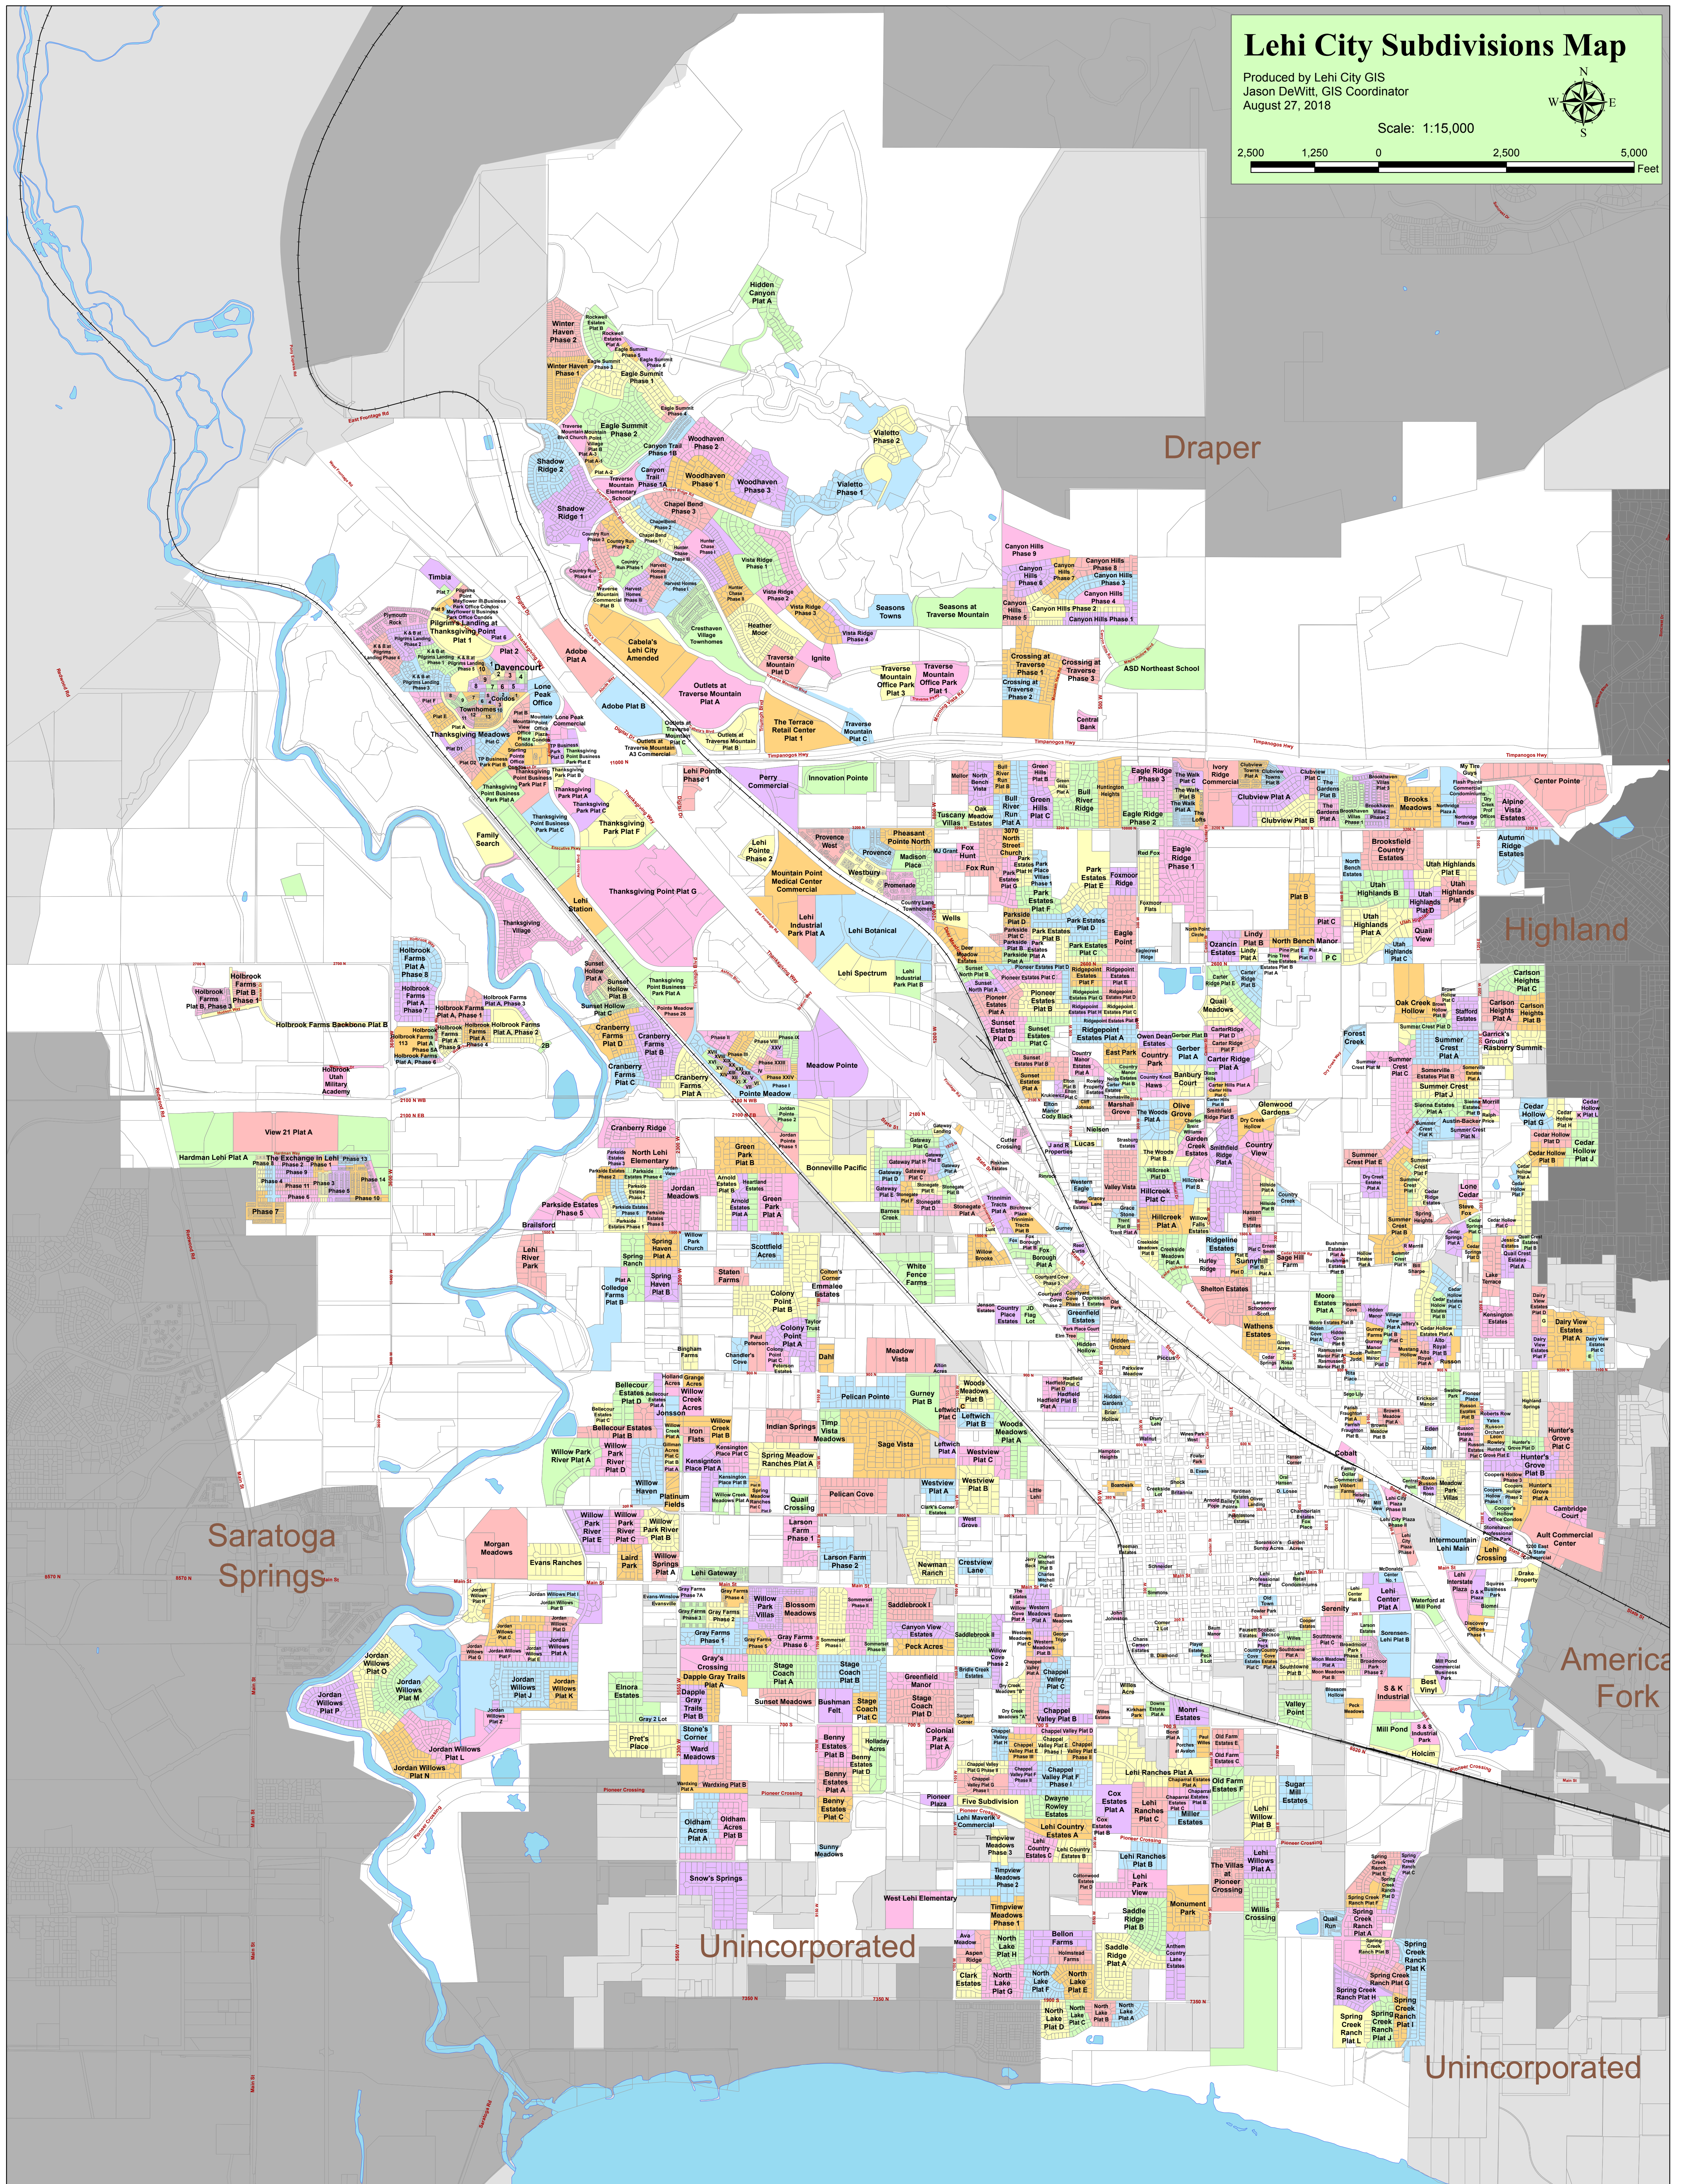

Lehi City Subdivisions Map

Produced by Lehi City GIS
Jason DeWitt, GIS Coordinator
August 27, 2018

Scale: 1:15,000

Draper

Highland

Saratoga Springs

America Fork

Unincorporated