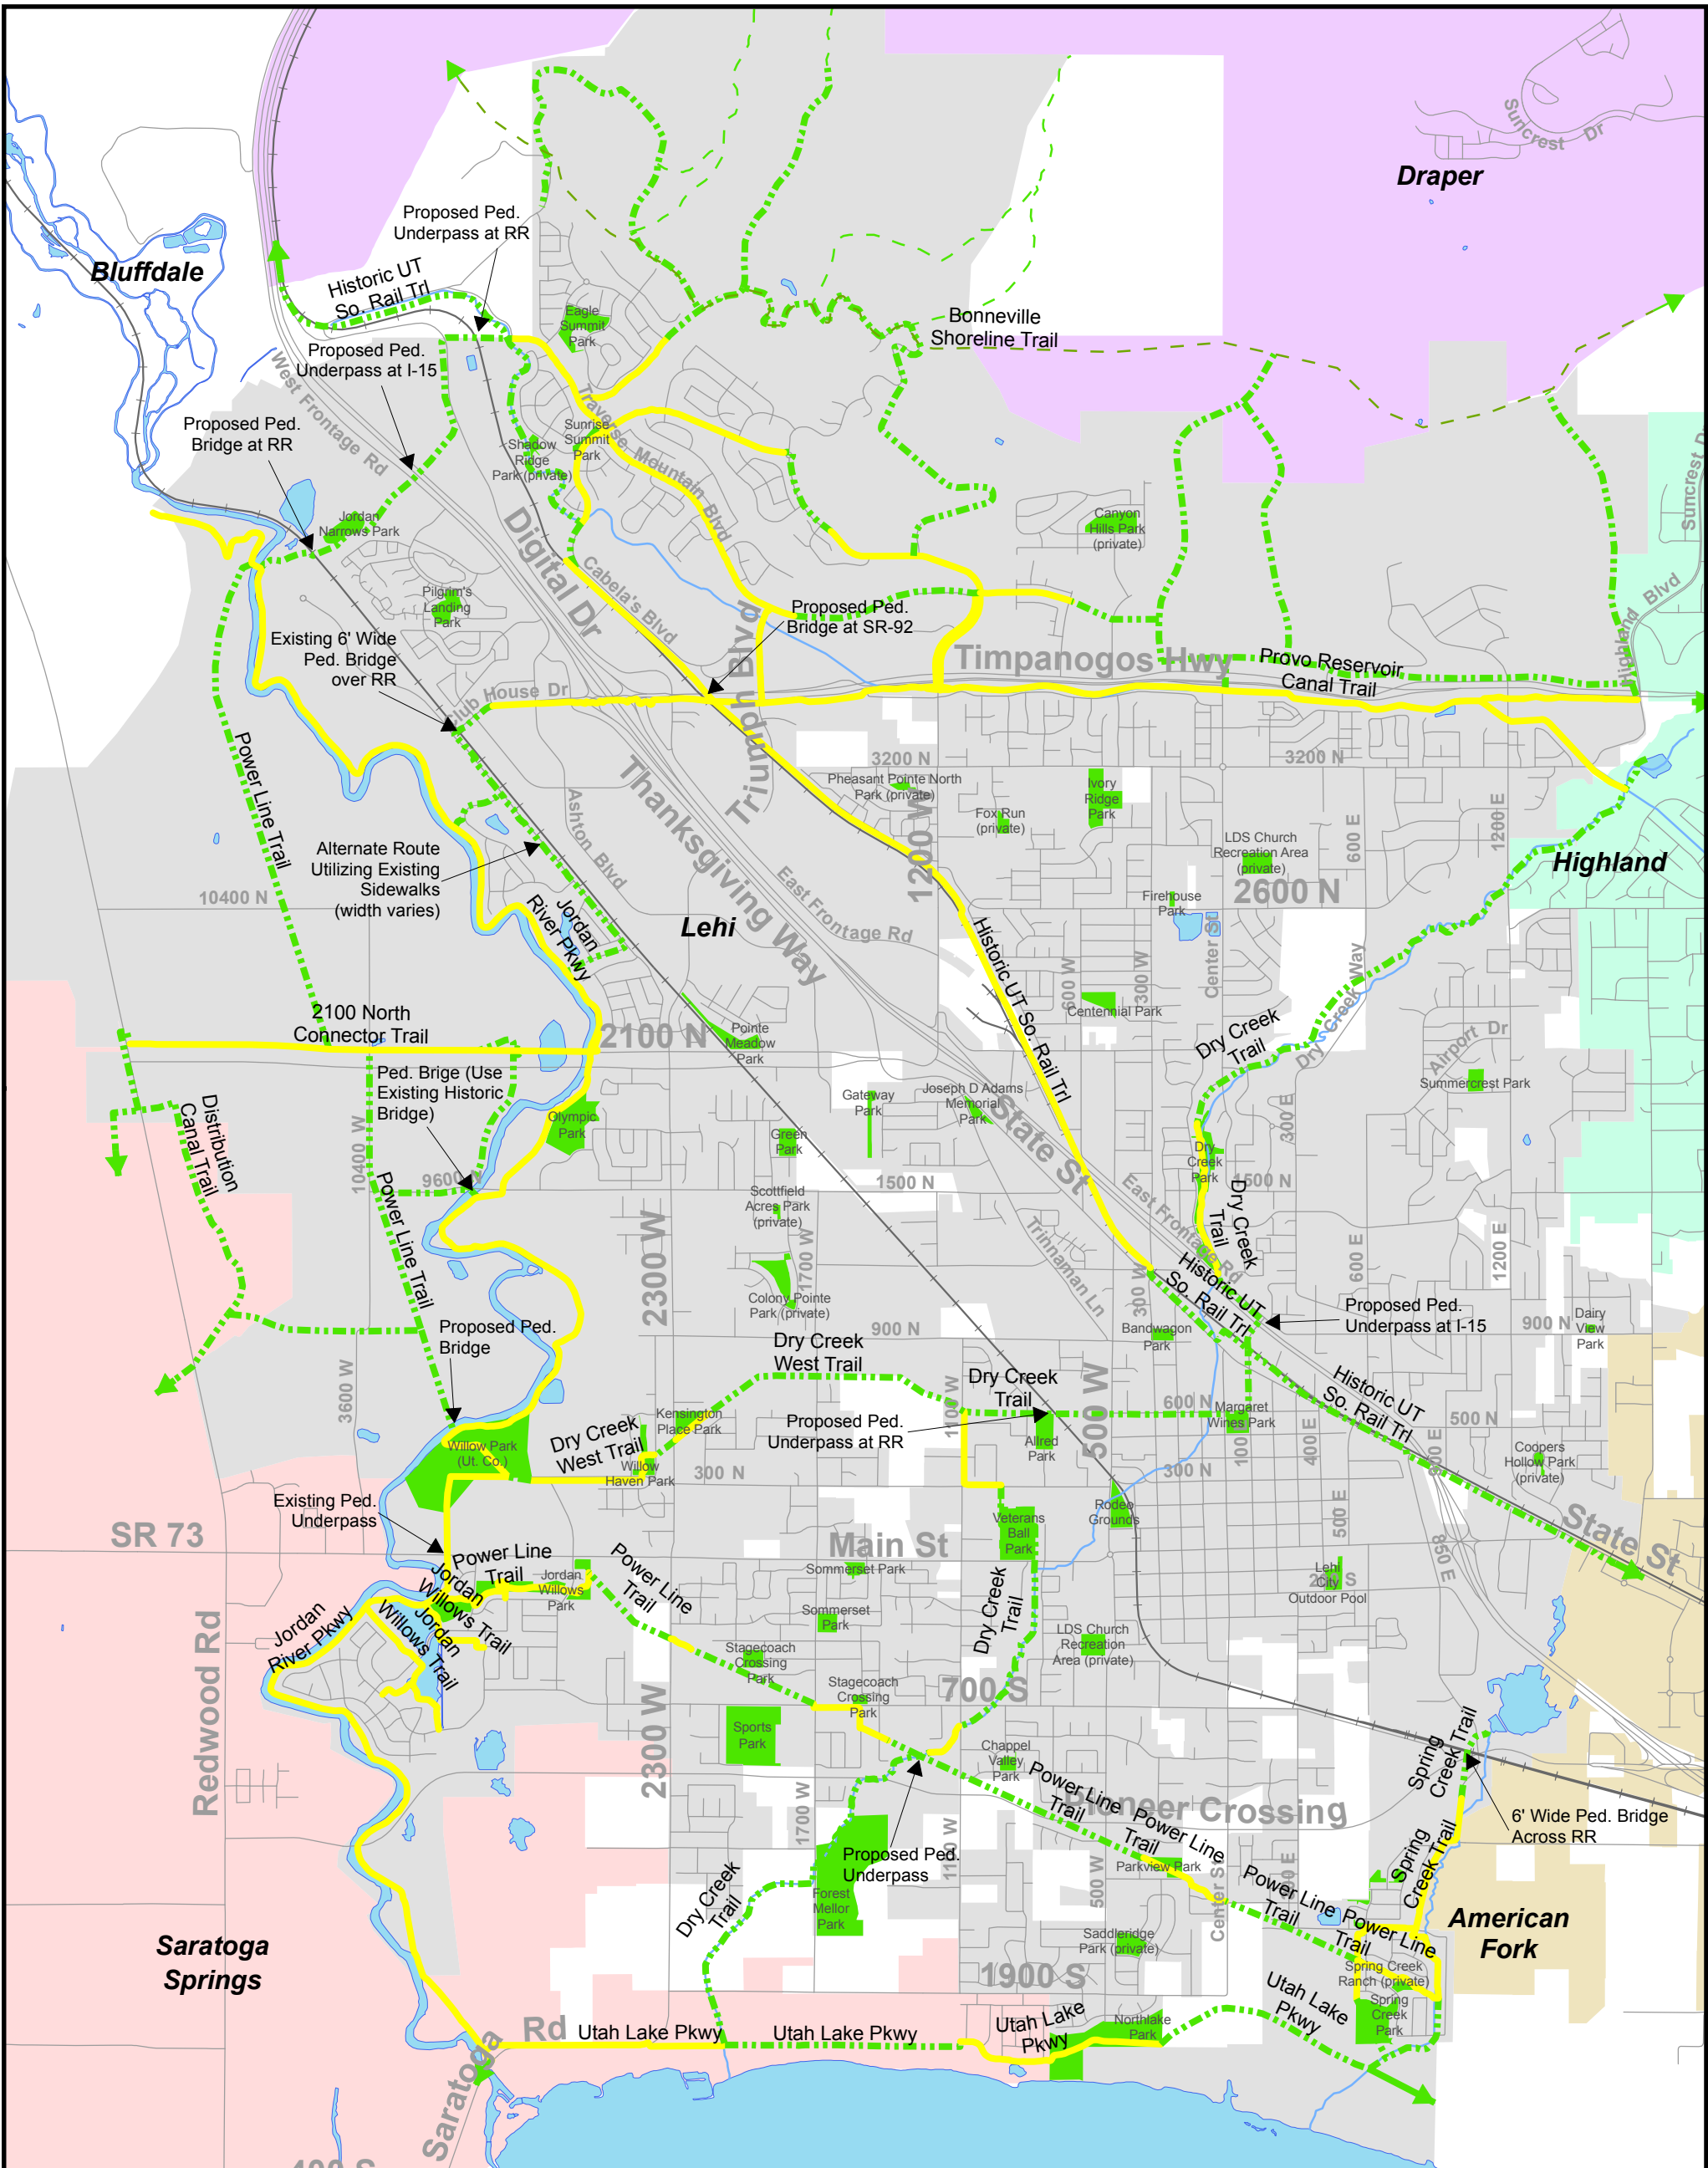

Lehi City Trails Map - Adopted 05/26/09

Legend

- - - - Bonneville Shoreline Trail (3'-4' wide single track/unpaved)
- · - · - · Master Planned Trails (10' wide unless otherwise noted)
- - - - Mountain Trails (3'-4' wide single track/unpaved)
- Existing
- Parks and Recreation Facilities
- Railroads
- Roads
- Water Ways
- Water Bodies

LEHI CITY